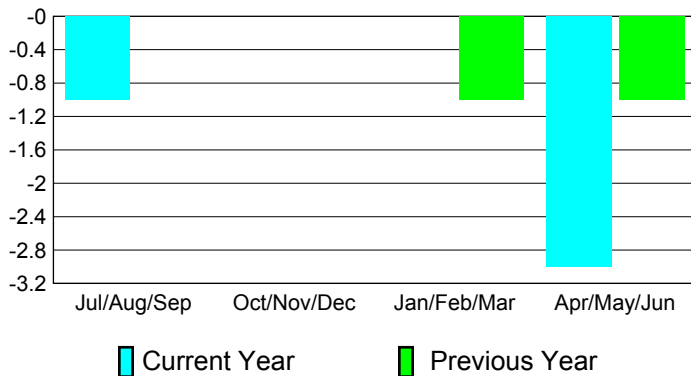

2010-2011 GMT Reports for District (or Undistricted) **District D 6**

GMT: **Joel Rosendo Gómez Franco** Location: **HONDURAS**

GMT CA: **3**

CLUBS

Club Results
2010-2011

Clubs
2009-2010

Month	New Club Goal	Actual New Clubs	Actual Dropped Clubs	Gain/Loss of Clubs	Gain/Loss of Clubs
Jul/Aug/Sep	0	0	-1	-1	0
Oct/Nov/Dec	1	0	0	0	0
Jan/Feb/Mar	1	0	0	0	-1
Apr/May/June	1	0	-3	-3	-1
Totals	3	0	-4	-4	-2

Club Results 2010-2011

Goal, New, Dropped, Gain/Loss

Comparison of Club Gain/Loss

Current Year Compared to the Previous Year

YTD Status Quo Clubs 2010-2011

Status Quo Clubs Compared to Status Quo Members

MEMBERSHIP