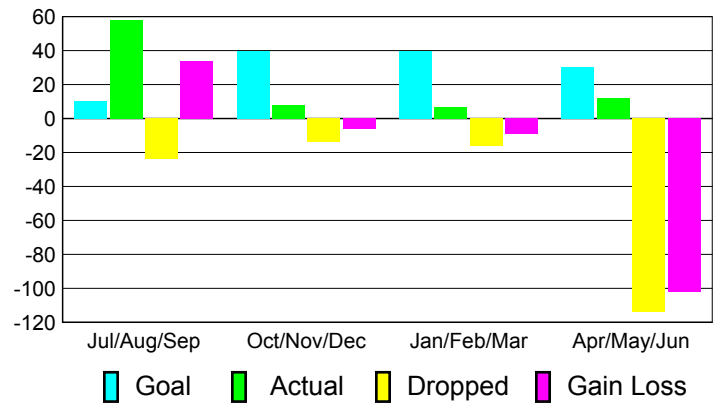

Membership Results 2010-2011

Goal, New, Dropped, Gain/Loss

Comparison of Membership Gain/Loss

Current Year Compared to the Previous Year