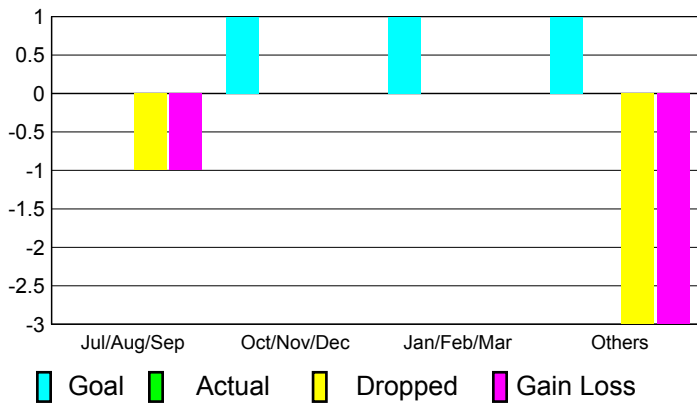

2010-2011 GMT Reports for District (or Undistricted) **District D 6**

GMT: **Joel Rosendo Gómez Franco** Location: **HONDURAS**

GMT CA: **3**

CLUBS

Club Results
2010-2011

Clubs
2009-2010

Month	New Club Goal	Actual New Clubs	Actual Dropped Clubs	Gain/Loss of Clubs	Gain/Loss of Clubs
Jul/Aug/Sep	0	0	-1	-1	0
Oct/Nov/Dec	1	0	0	0	0
Jan/Feb/Mar	1	0	0	0	-1
Apr/May/June	1	0	-3	-3	-1
Totals	3	0	-4	-4	-2

Club Results 2010-2011

Goal, New, Dropped, Gain/Loss

Comparison of Club Gain/Loss

Current Year Compared to the Previous Year

YTD Status Quo Clubs 2010-2011

Status Quo Clubs Compared to Status Quo Members

MEMBERSHIP

Membership Results
2010-2011

Membership
2009-2010

Month	Net Memb Goal	Actual New Memb	Actual Dropped Memb	Gain/Loss of Memb	Gain/Loss of Memb
Jul/Aug/Sep	10	58	-24	34	25
Oct/Nov/Dec	40	8	-14	-6	-26
Jan/Feb/Mar	40	7	-16	-9	-36
Apr/May/June	30	12	-114	-102	-43
Totals	120	85	-168	-83	-80