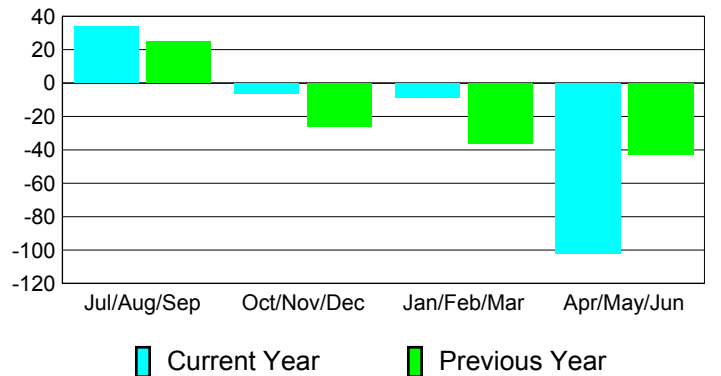

Membership Results
2010-2011

Membership
2009-2010

Month	Net Memb Goal	Actual New Memb	Actual Dropped Memb	Gain/Loss of Memb	Gain/Loss of Memb
Jul/Aug/Sep	10	58	-24	34	25
Oct/Nov/Dec	40	8	-14	-6	-26
Jan/Feb/Mar	40	7	-16	-9	-36
Apr/May/June	30	12	-114	-102	-43
Totals	120	85	-168	-83	-80

Membership Results 2010-2011

Goal, New, Dropped, Gain/Loss

Comparison of Membership Gain/Loss

Current Year Compared to the Previous Year

Gender Comparison 2010-2011

Jul/Aug/Sep

Oct/Nov/Dec

Jan/Feb/Mar